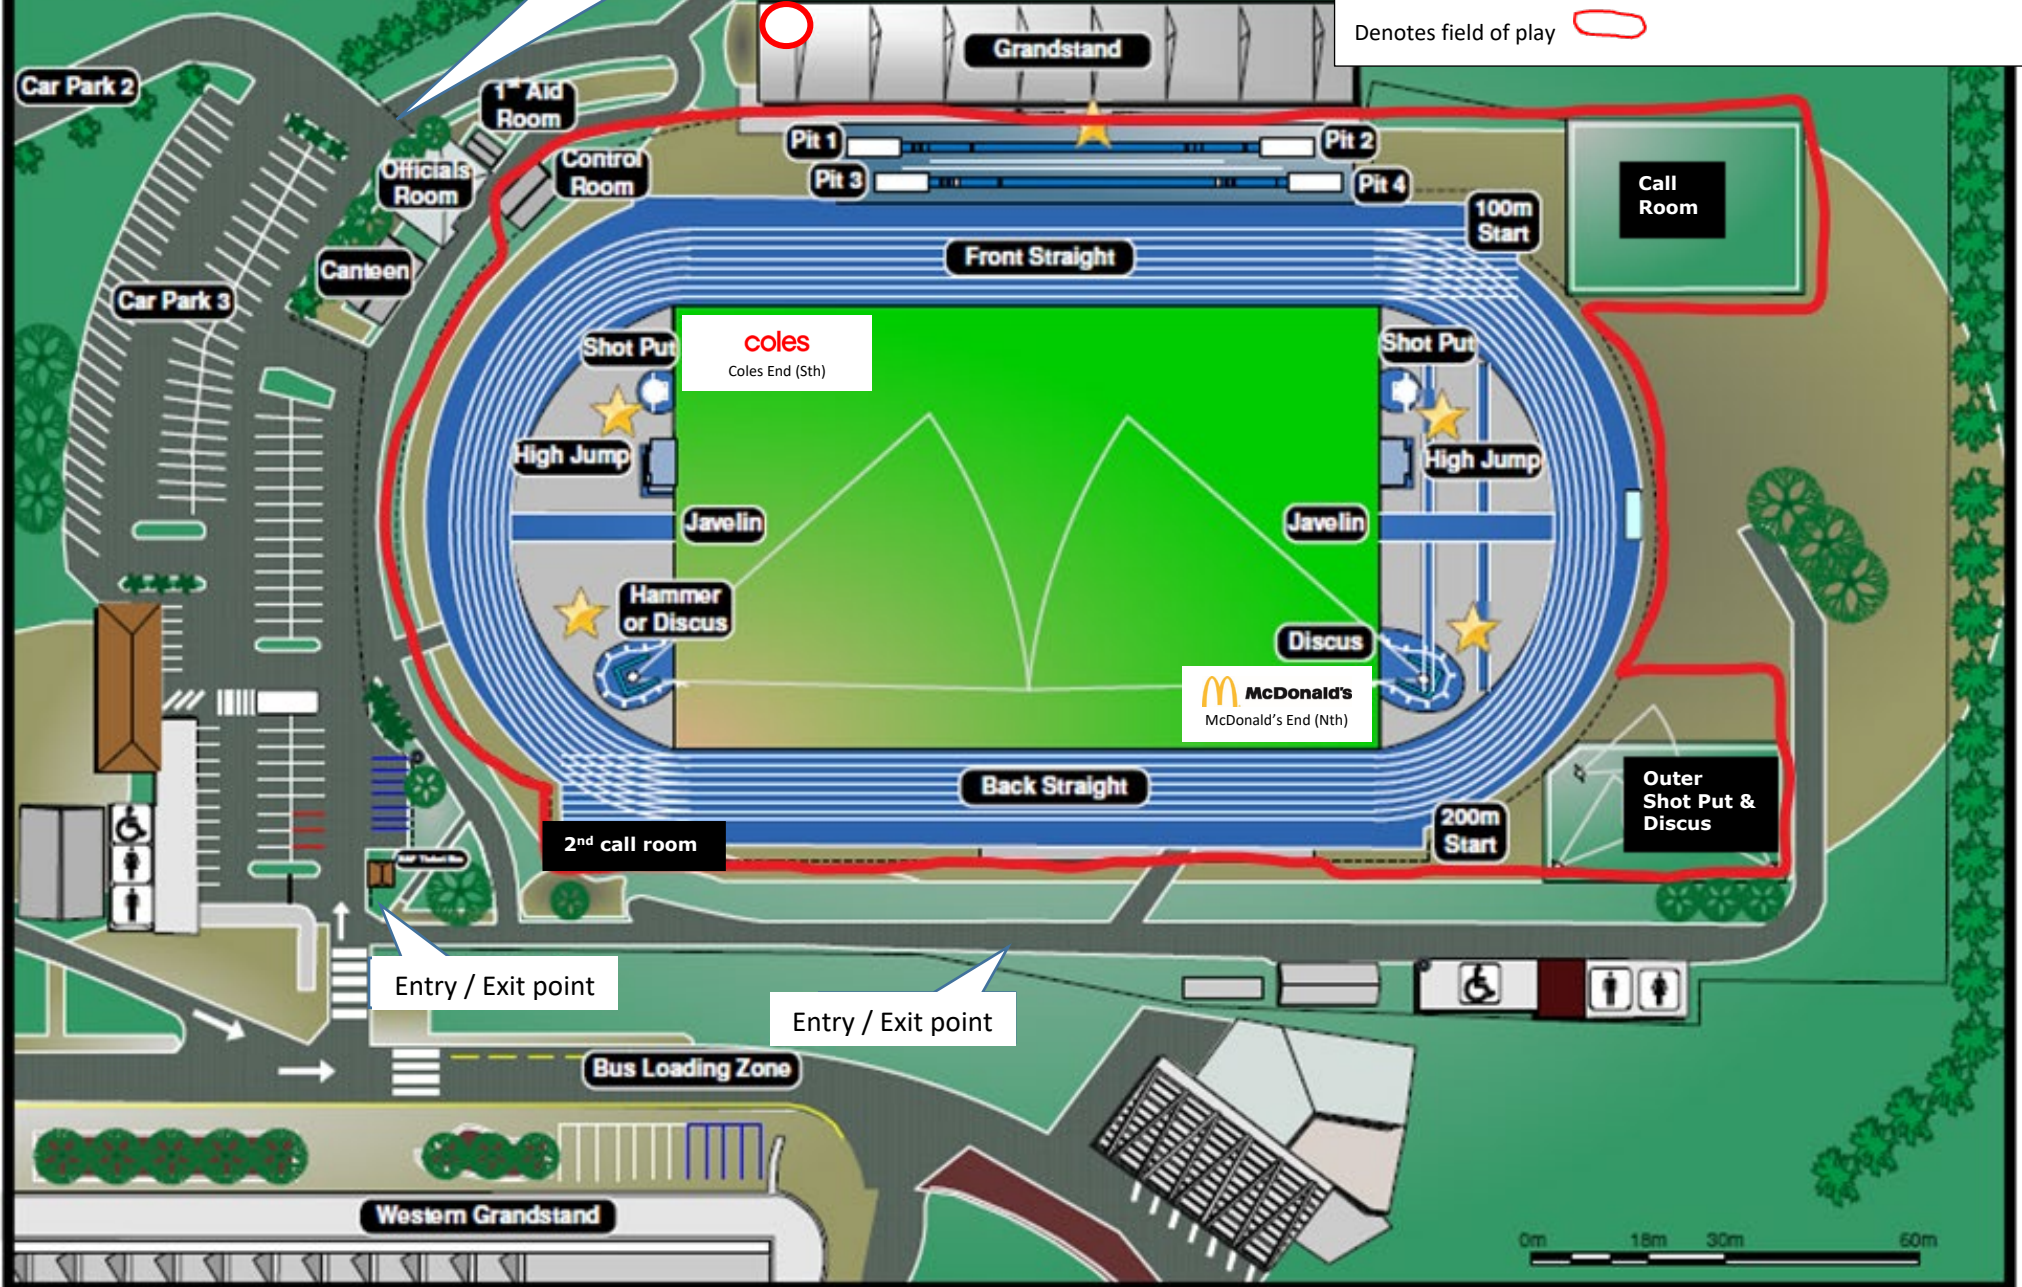

**QSAC
State Athletics Facility**

Emergency entry/exit

The spectator area is bordered by security and arena fencing. The grandstand will be utilised with social distancing measures in place

Denotes field of play

Entry / Exit point

Entry / Exit point